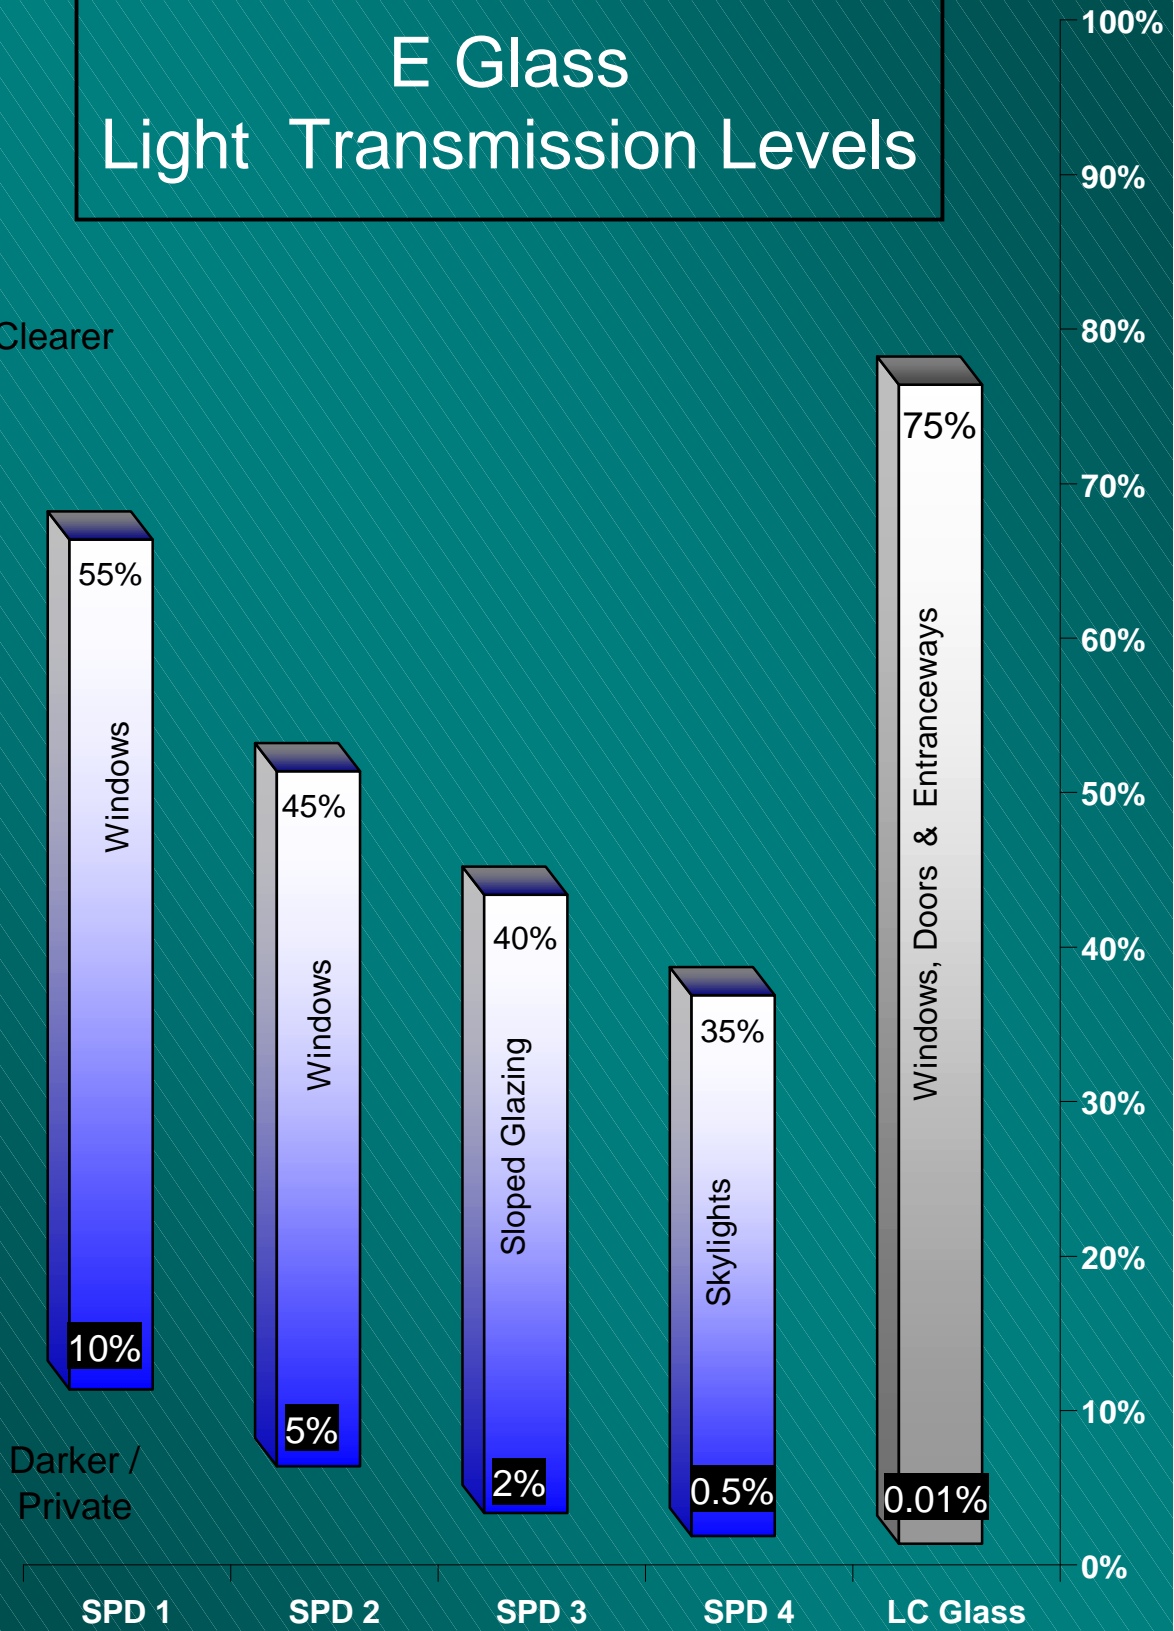

# E Glass Light Transmission Levels

Clearer

Darker /  
Private