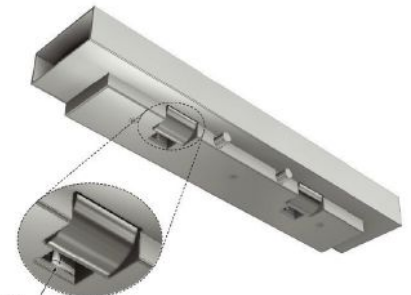

hardware Gaining Senses

C.R. Laurence's electric strike with bolt position sensor can notify security and facility managers electronically if the doors on the premises are not properly closed and locked.