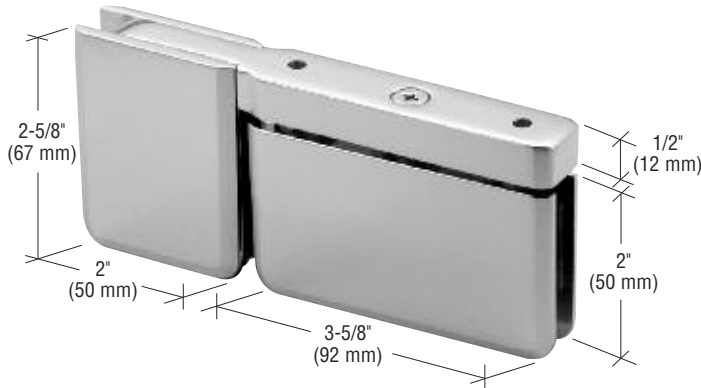

CRL HINGES FOR 5/16" TO 3/8" (8 TO 10 MM) GLASS

For Pricing Visit crlaurence.com or Call Us Toll Free at the Phone Numbers Shown on the Back Cover

CRL Prima Series Glass-to-Glass Hinges

Top or Bottom Mount 180 Degree Inline Hinges With Attached U-Clamp

- See Design Criteria at crlaurence.com
- Alternative to Using Traditional Header Systems
- Door Glass May be 5/16" or 3/8" (8 or 10 mm) Thick
- Fixed Panel May be 5/16", 3/8", or 1/2" (8, 10, or 12 mm) Thick

new

Certification
(See Page 107J)

Patent Number
5,297,313

FINISHES:

Most models are stocked in the finishes shown here, others are available on special order.

MODEL PPH07

CAT. NO.	FINISH
PPH07CH	Polished Chrome
PPH07SC	Satin Chrome (Matte)
PPH07BN	Brushed Nickel
PPH07PN	Polished Nickel
PPH07SN	Satin Nickel
PPH07BR	Polished Brass
PPH07ORB	Oil Rubbed Bronze
PPH07BBRZ	Brushed Bronze

Minimum order: 1 each. All Frameless Shower Door Hinges can be combined for quantity pricing. Other finishes available on special order. **NOTE:** All Shower Door Hinges are sold by the each, not in pairs. Be sure to order a minimum of two each hinges to install one door.

135 Degree Glass-to-Glass Hinges With Attached U-Clamp

- See Design Criteria at crlaurence.com
- Alternative to Using Traditional Header Systems
- Door Glass May be 5/16" or 3/8" (8 or 10 mm) Thick
- Fixed Panel May be 5/16", 3/8", or 1/2" (8, 10, or 12 mm) Thick

new

Certification
(See Page 107J)