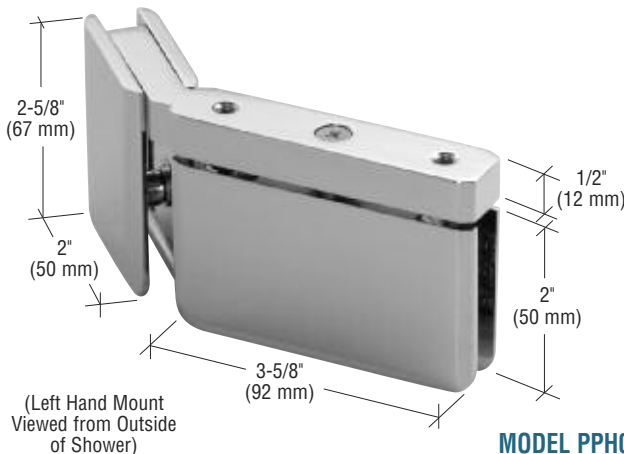

FINISHES:

Most models are stocked in the finishes shown here, others are available on special order.

MODEL PPH0735

CAT. NO. LEFT HAND*	CAT. NO. RIGHT HAND*	FINISH
PPH0735LCH	PPH0735RCH	Polished Chrome
PPH0735LSC	PPH0735RSC	Satin Chrome (Matte)
PPH0735LBN	PPH0735RBN	Brushed Nickel
PPH0735LPN	PPH0735RPN	Polished Nickel
PPH0735LBR	PPH0735RBR	Polished Brass
PPH0735LORB	PPH0735RORB	Oil Rubbed Bronze

C.R. LAURENCE COMPANY

crlaurence.com | usalum.com

124J | crlaurence.ca crlaurence.com.au crlaurence.co.uk crlaurence.de crlaurence.eu