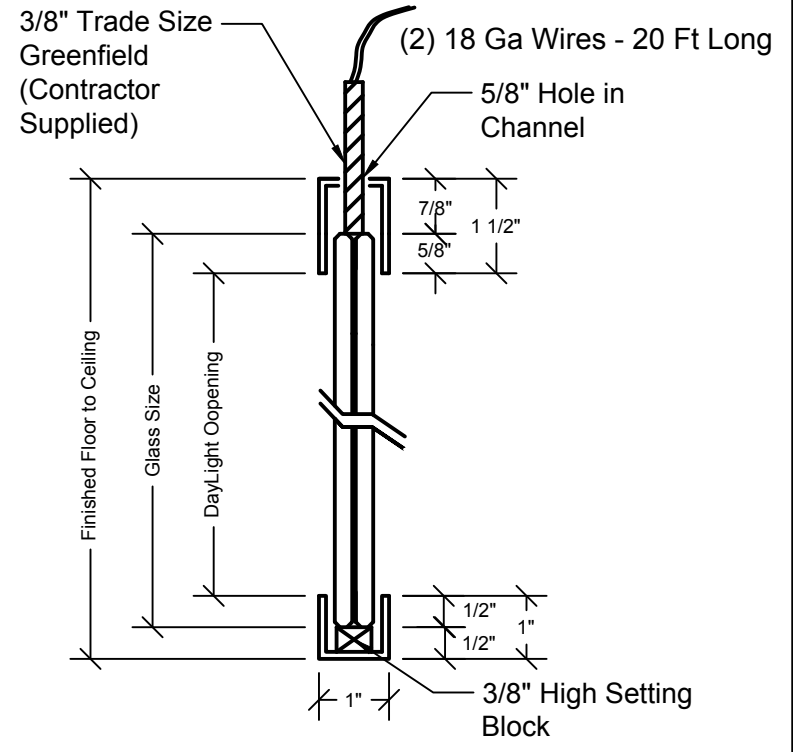

### 2" Top Channel

### 1" Bottom Channel

Glass size equals DayLight plus 1 1/2" or Floor/Ceiling minus 1 1/2"

### 1 1/2" Top Channel

### 1" Bottom Channel

Glass size equals DayLight plus 1 1/8" or Floor/Ceiling minus 1 3/8"

Glass Thickness - 7/16" or 9/16"