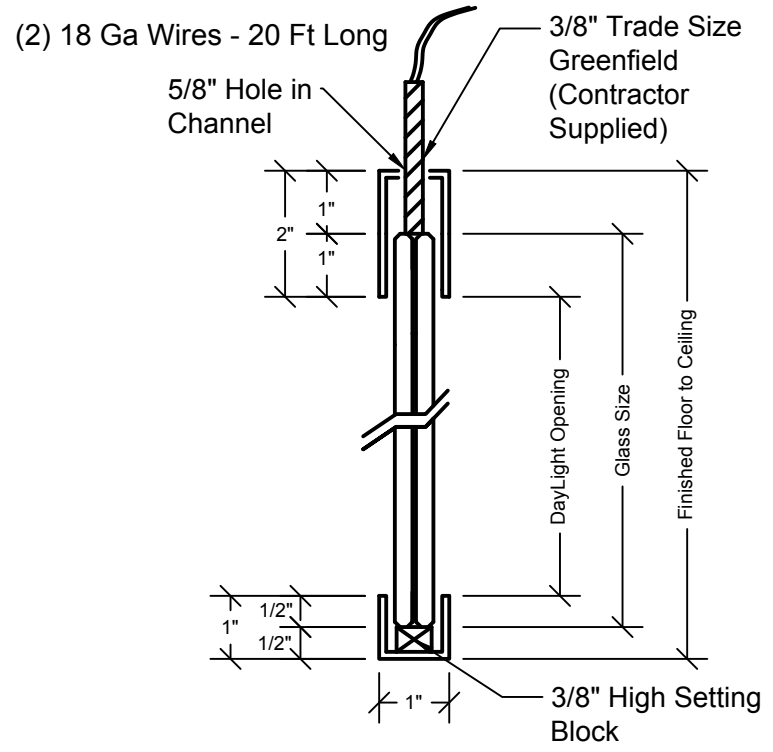

### 2" Top Channel

### 1" Bottom Channel

Glass size equals DayLight plus 1 1/2" or Floor/Ceiling minus 1 1/2"

### 1 1/2" Top Channel